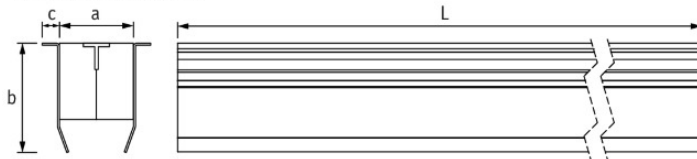

JOINTSAVER Extra Wide

Version	Width a	Height b	Lip c	Length L
JOINT SAVER Extra wide 1	34 mm	52 mm	6 mm	2000 mm
JOINT SAVER Extra wide 2	41 mm	52 mm	6 mm	2000 mm